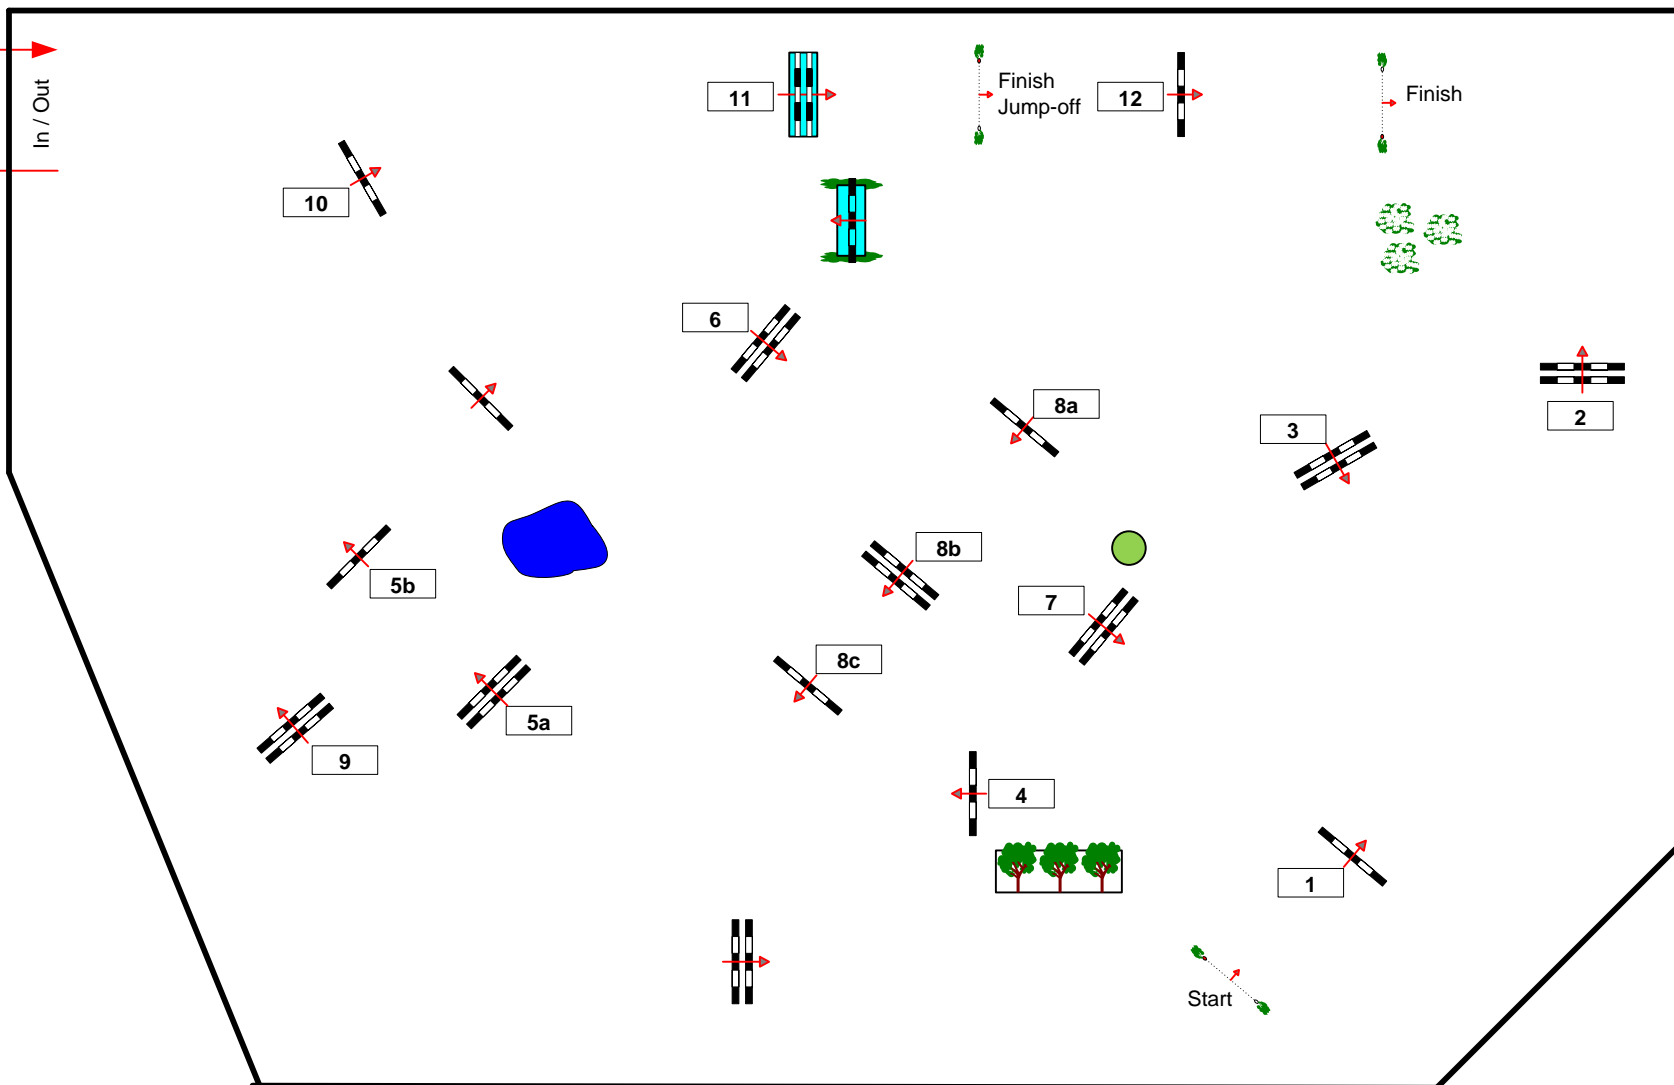

# CSI 2\* Hoofddorp 2009

Class No.: 4

International Competition

Competition with one jump-off

vrijdag 26 juni 2009

Start: 8:30

Table: A

National RG:

FEI RG / Art. 238.2.2

Height: 1,30 m

Speed: 350 m/min

Length: 460 m

Time allowed: 79 sec

Time limit: 158 sec

Obstacles: 12

Efforts: 15

Penalty sec

Closed combination:

1st Jump-off:

1-2-3-4-7-8a-8b-11

Length: 320 m

Time allowed: 55 sec

Time limit: 110 sec